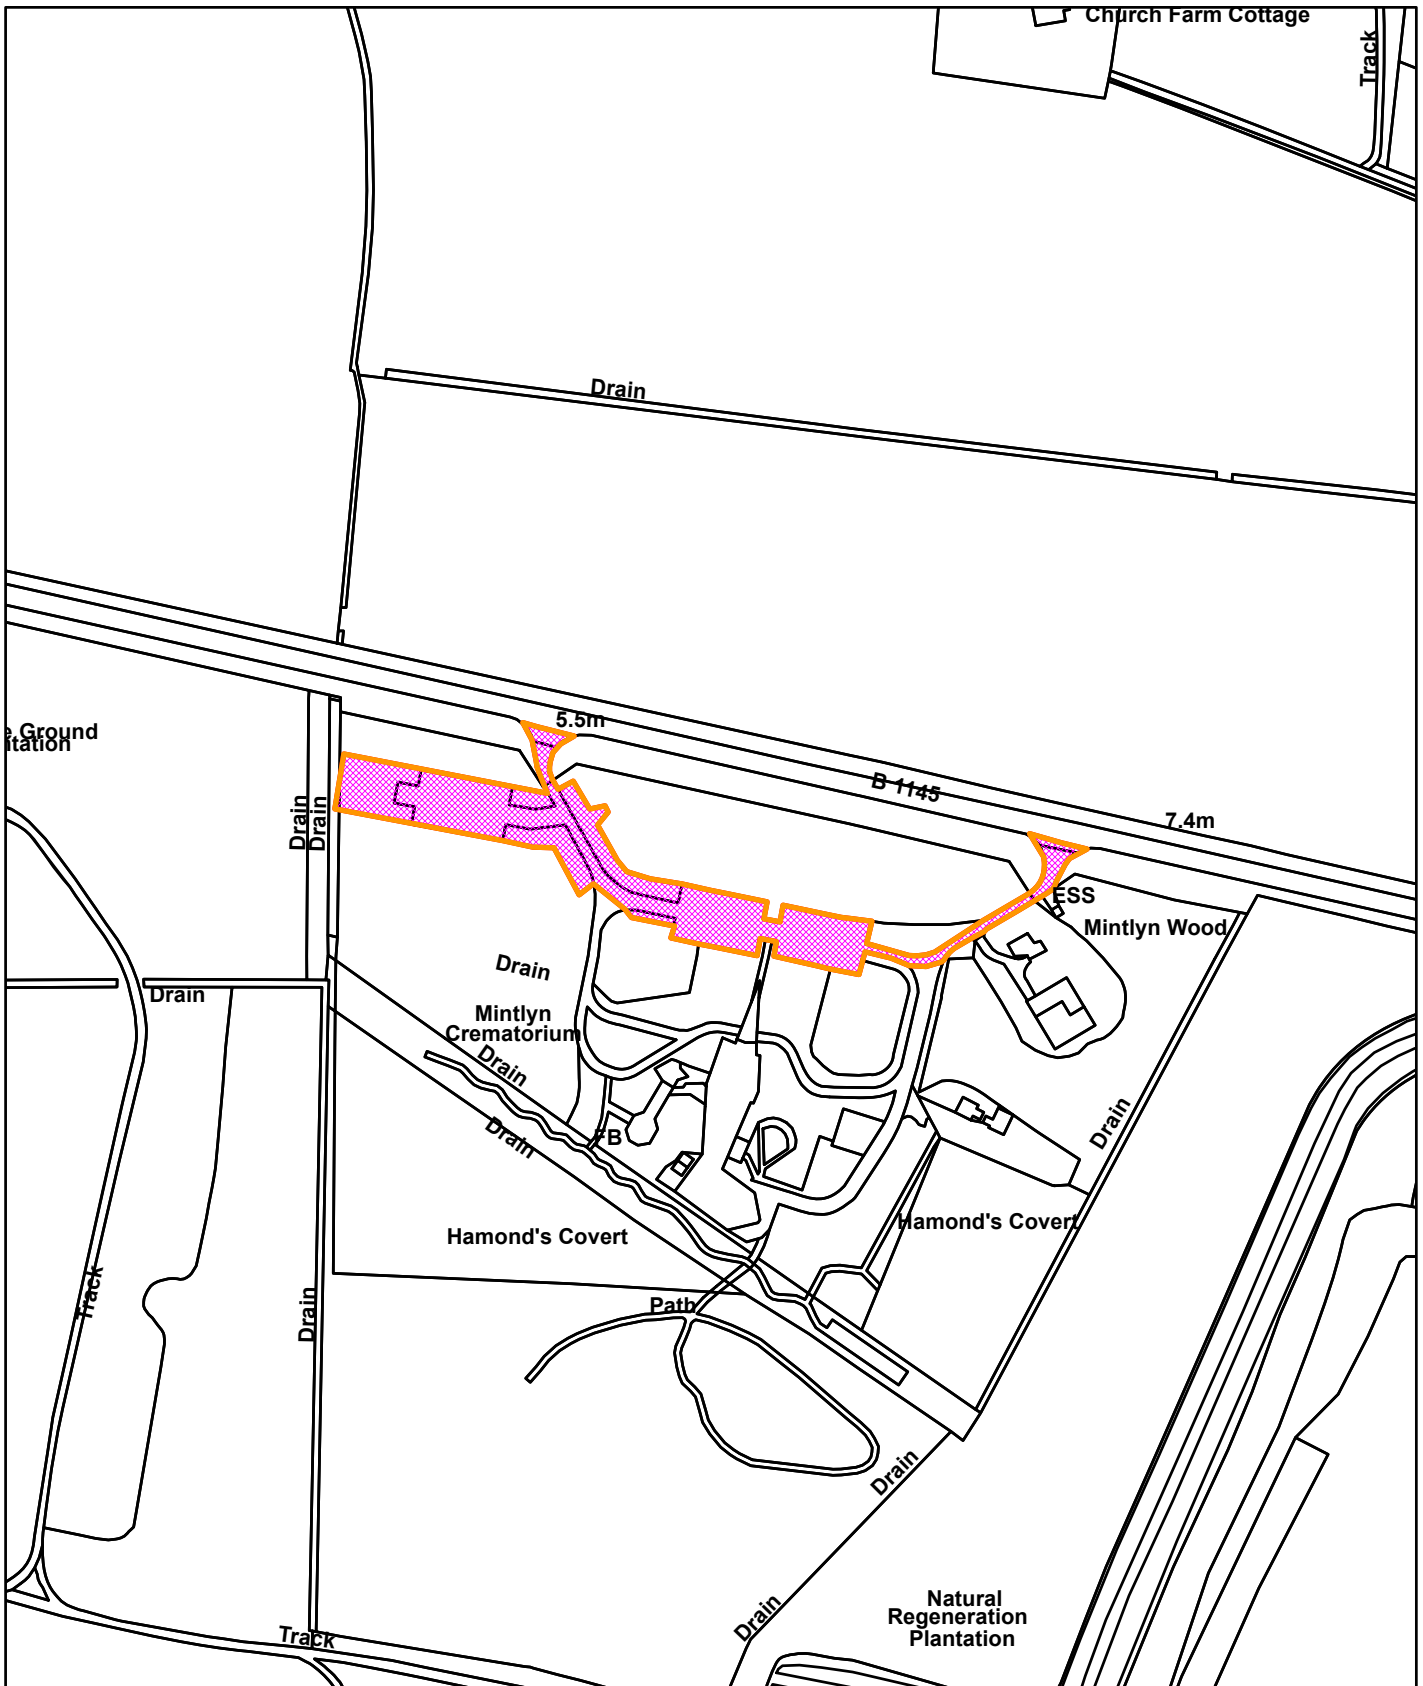

23/00626/F

Mintlyn Crematorium Lynn Road Bawsey PE32 1HB

© Crown copyright and database rights 2023  
Ordnance Survey 100024314

18/07/2023